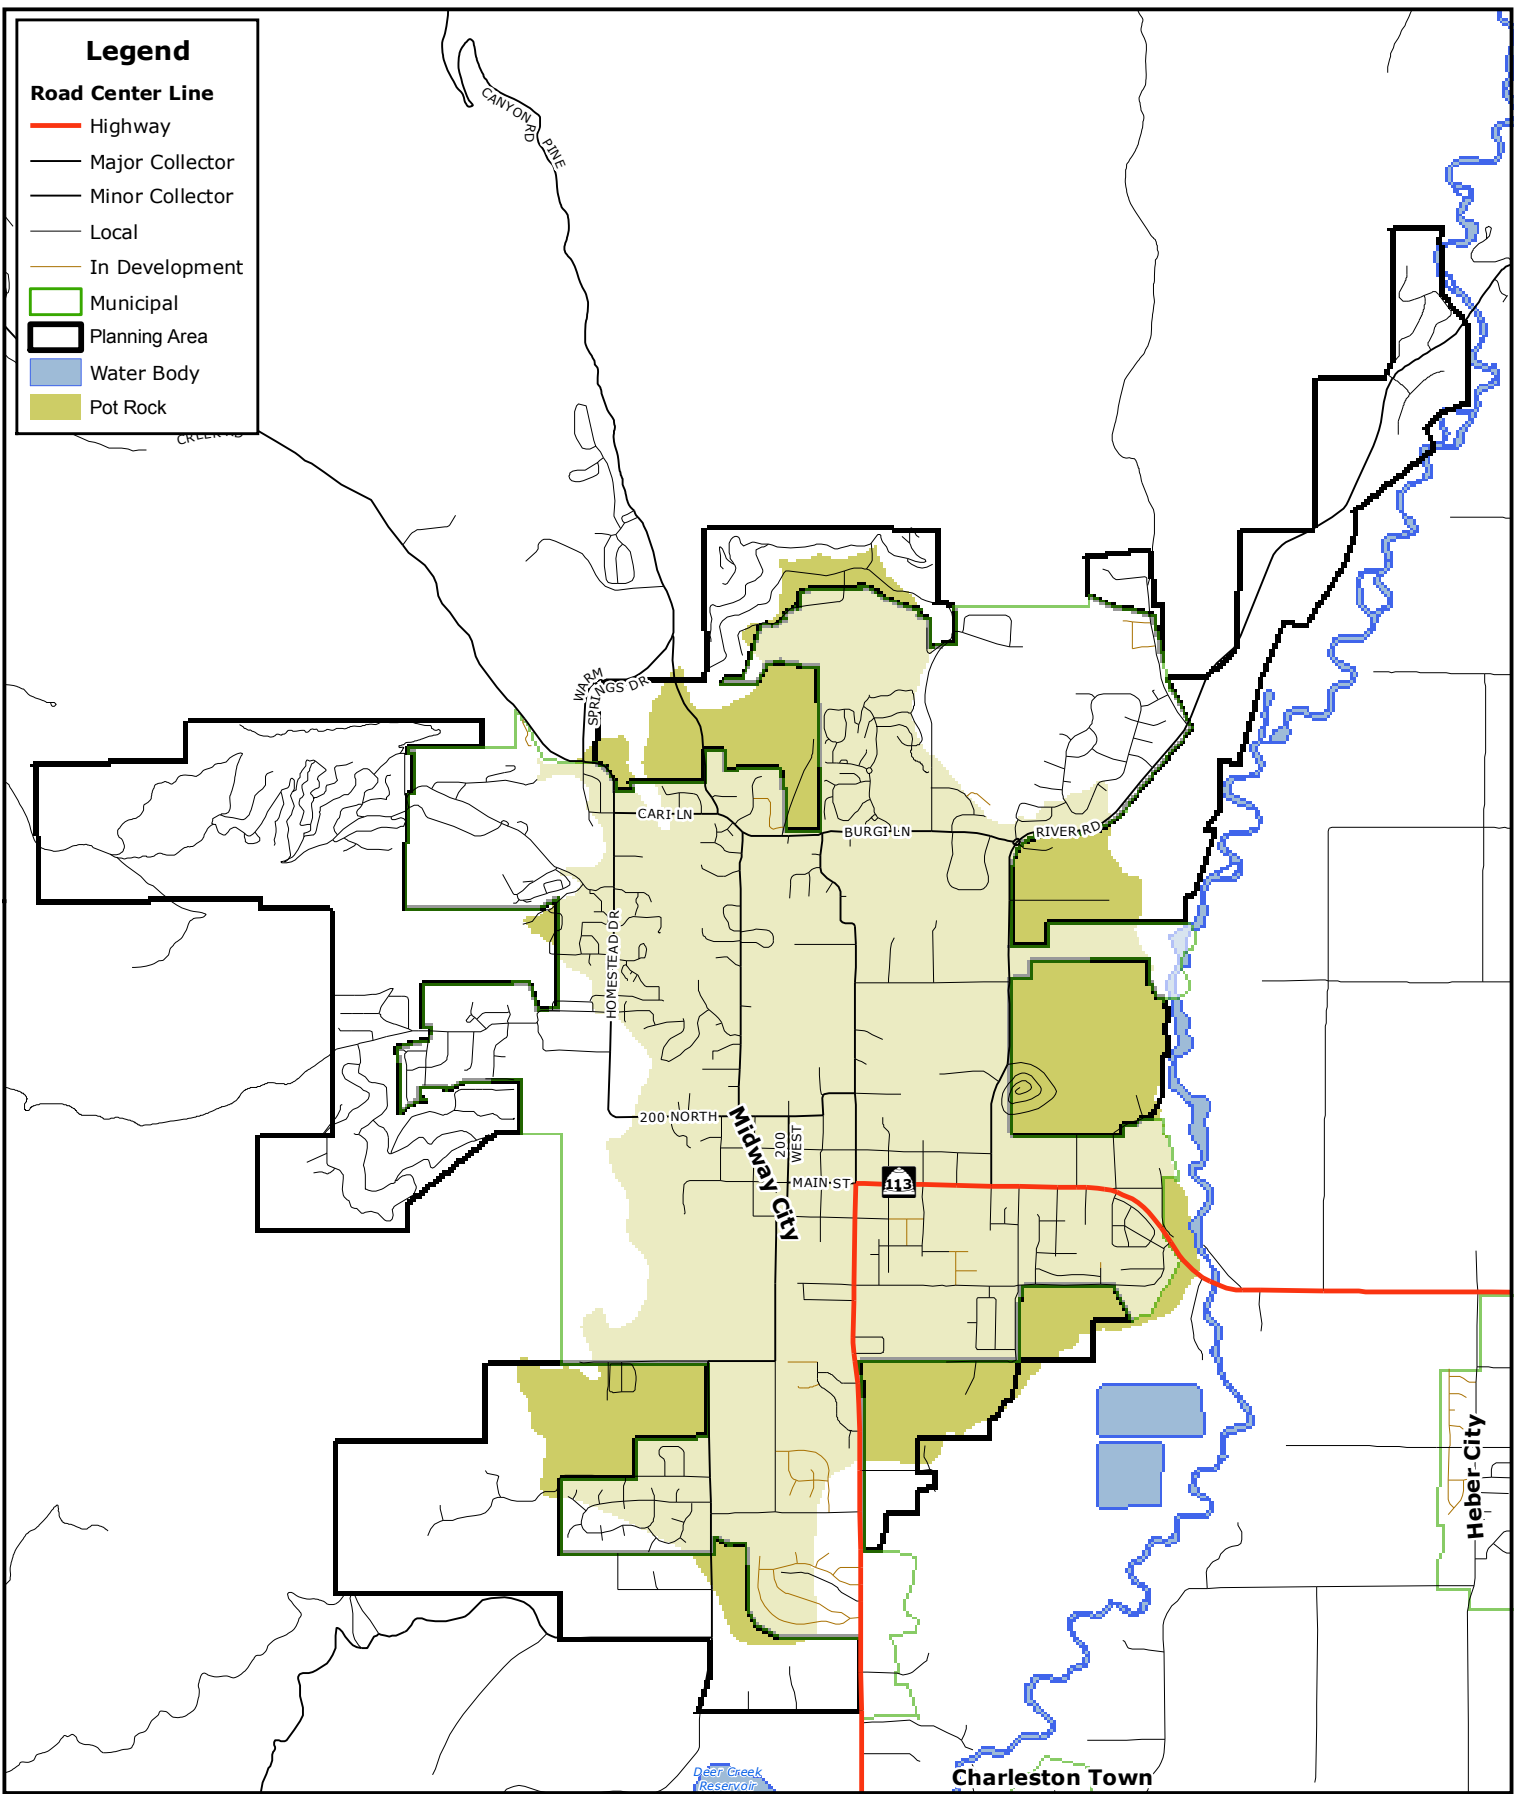

Legend

Road Center Line

-  Highway
-  Major Collector
-  Minor Collector
-  Local
-  In Development
-  Municipal
-  Planning Area
-  Water Body
-  Pot Rock

Wasatch County

Western Valley Planning Area - Location of Pot Rock

Printed July 2010

Map 35