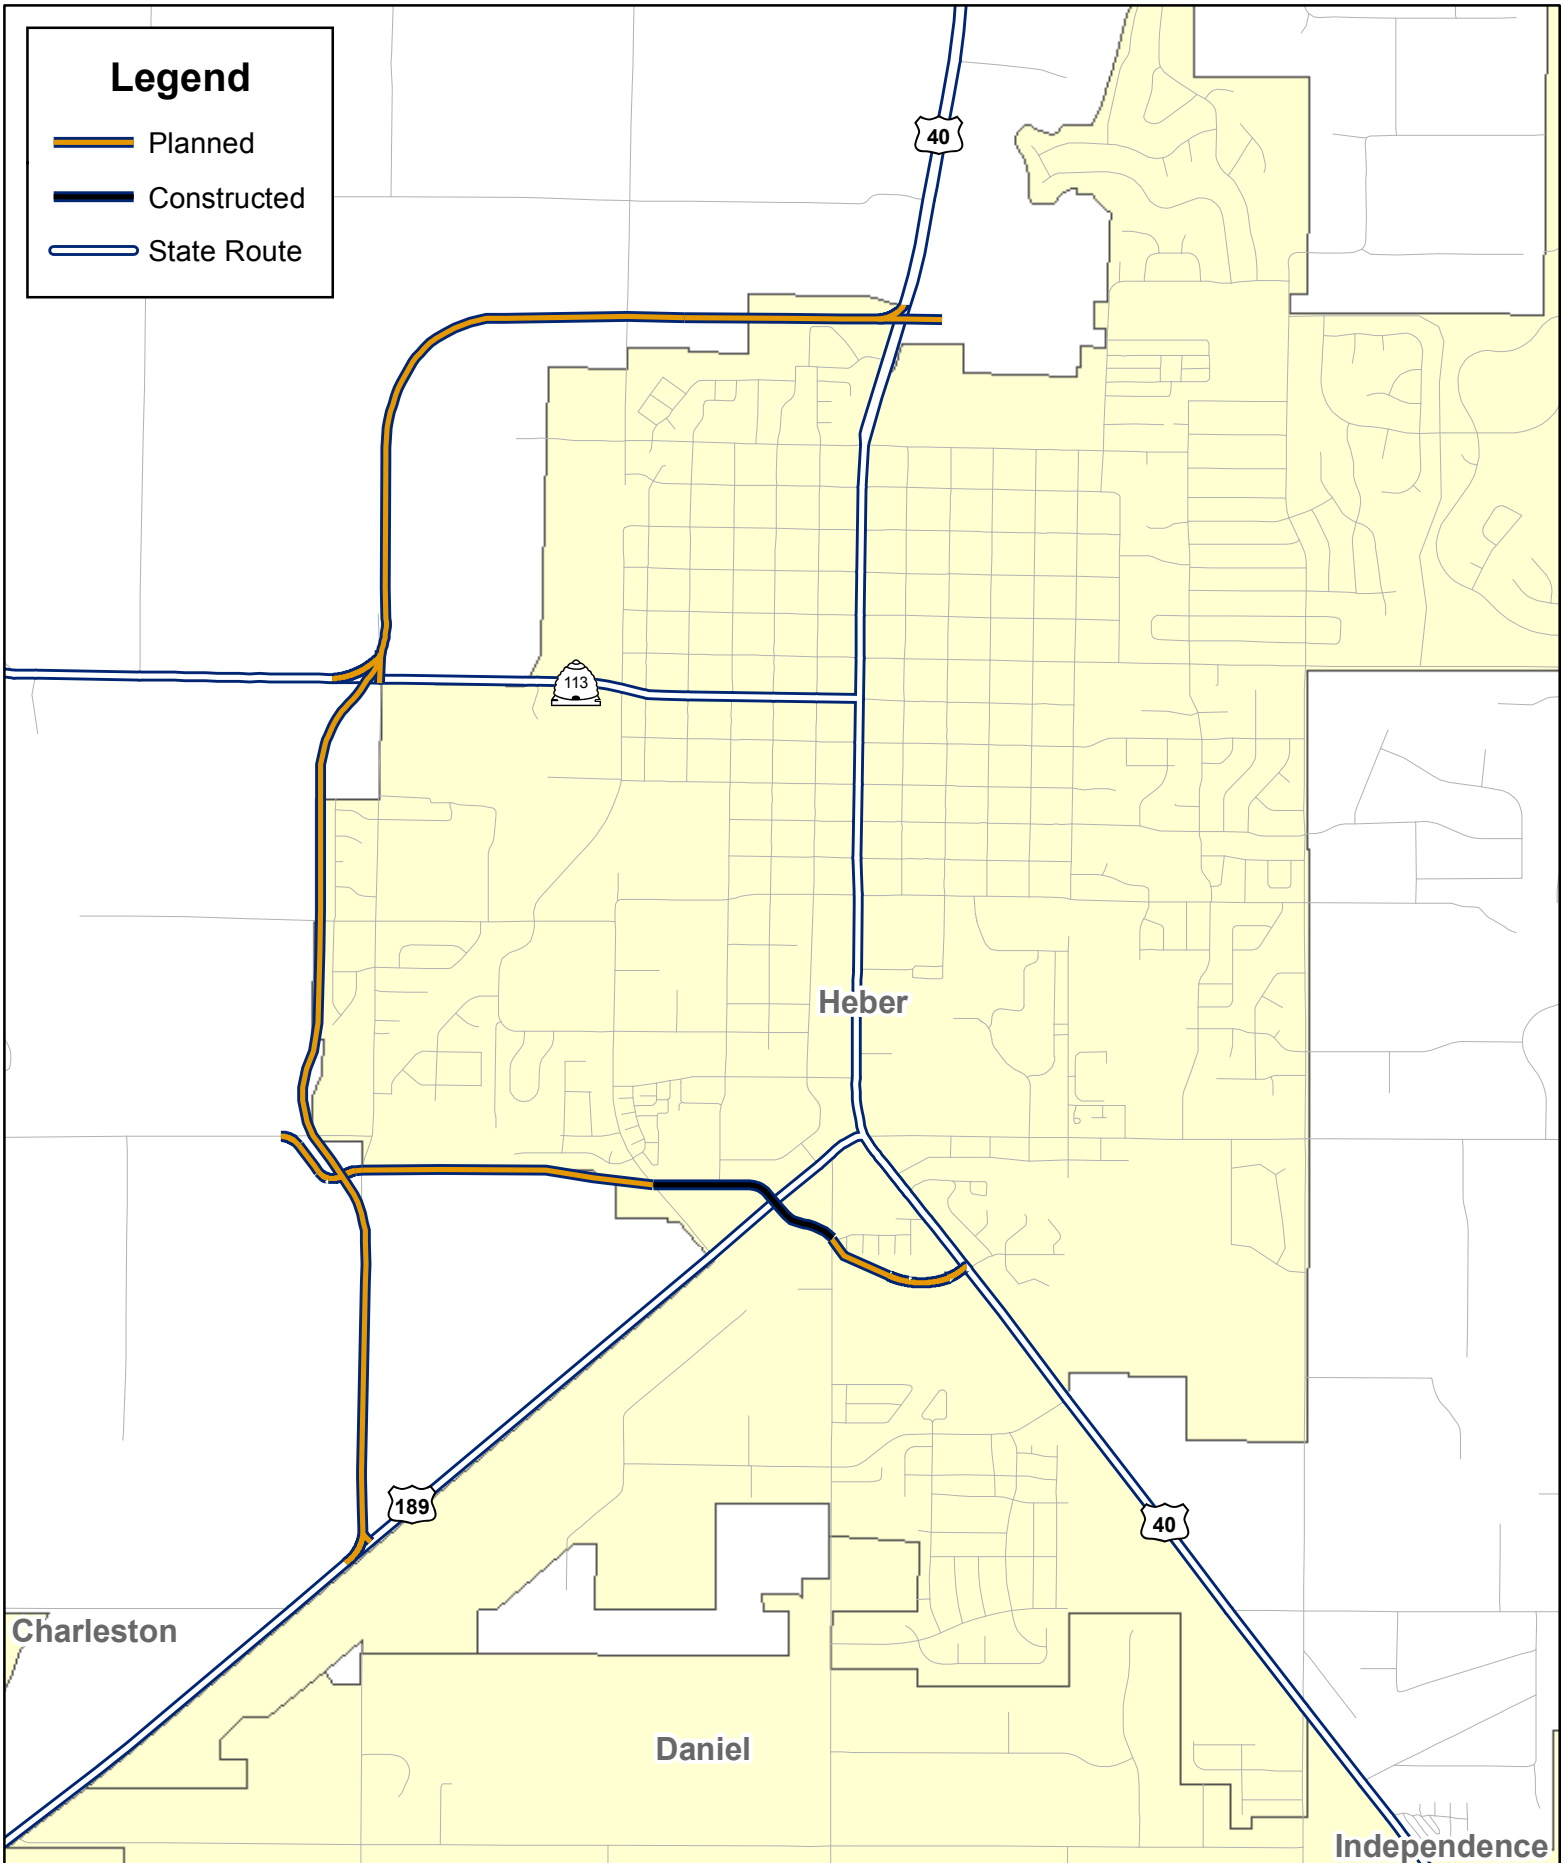

Legend

-  Planned
-  Constructed
-  State Route

Charleston

Heber

Daniel

Independence

Wasatch County

Heber Parkway

Printed 9/3/2013

Map 32