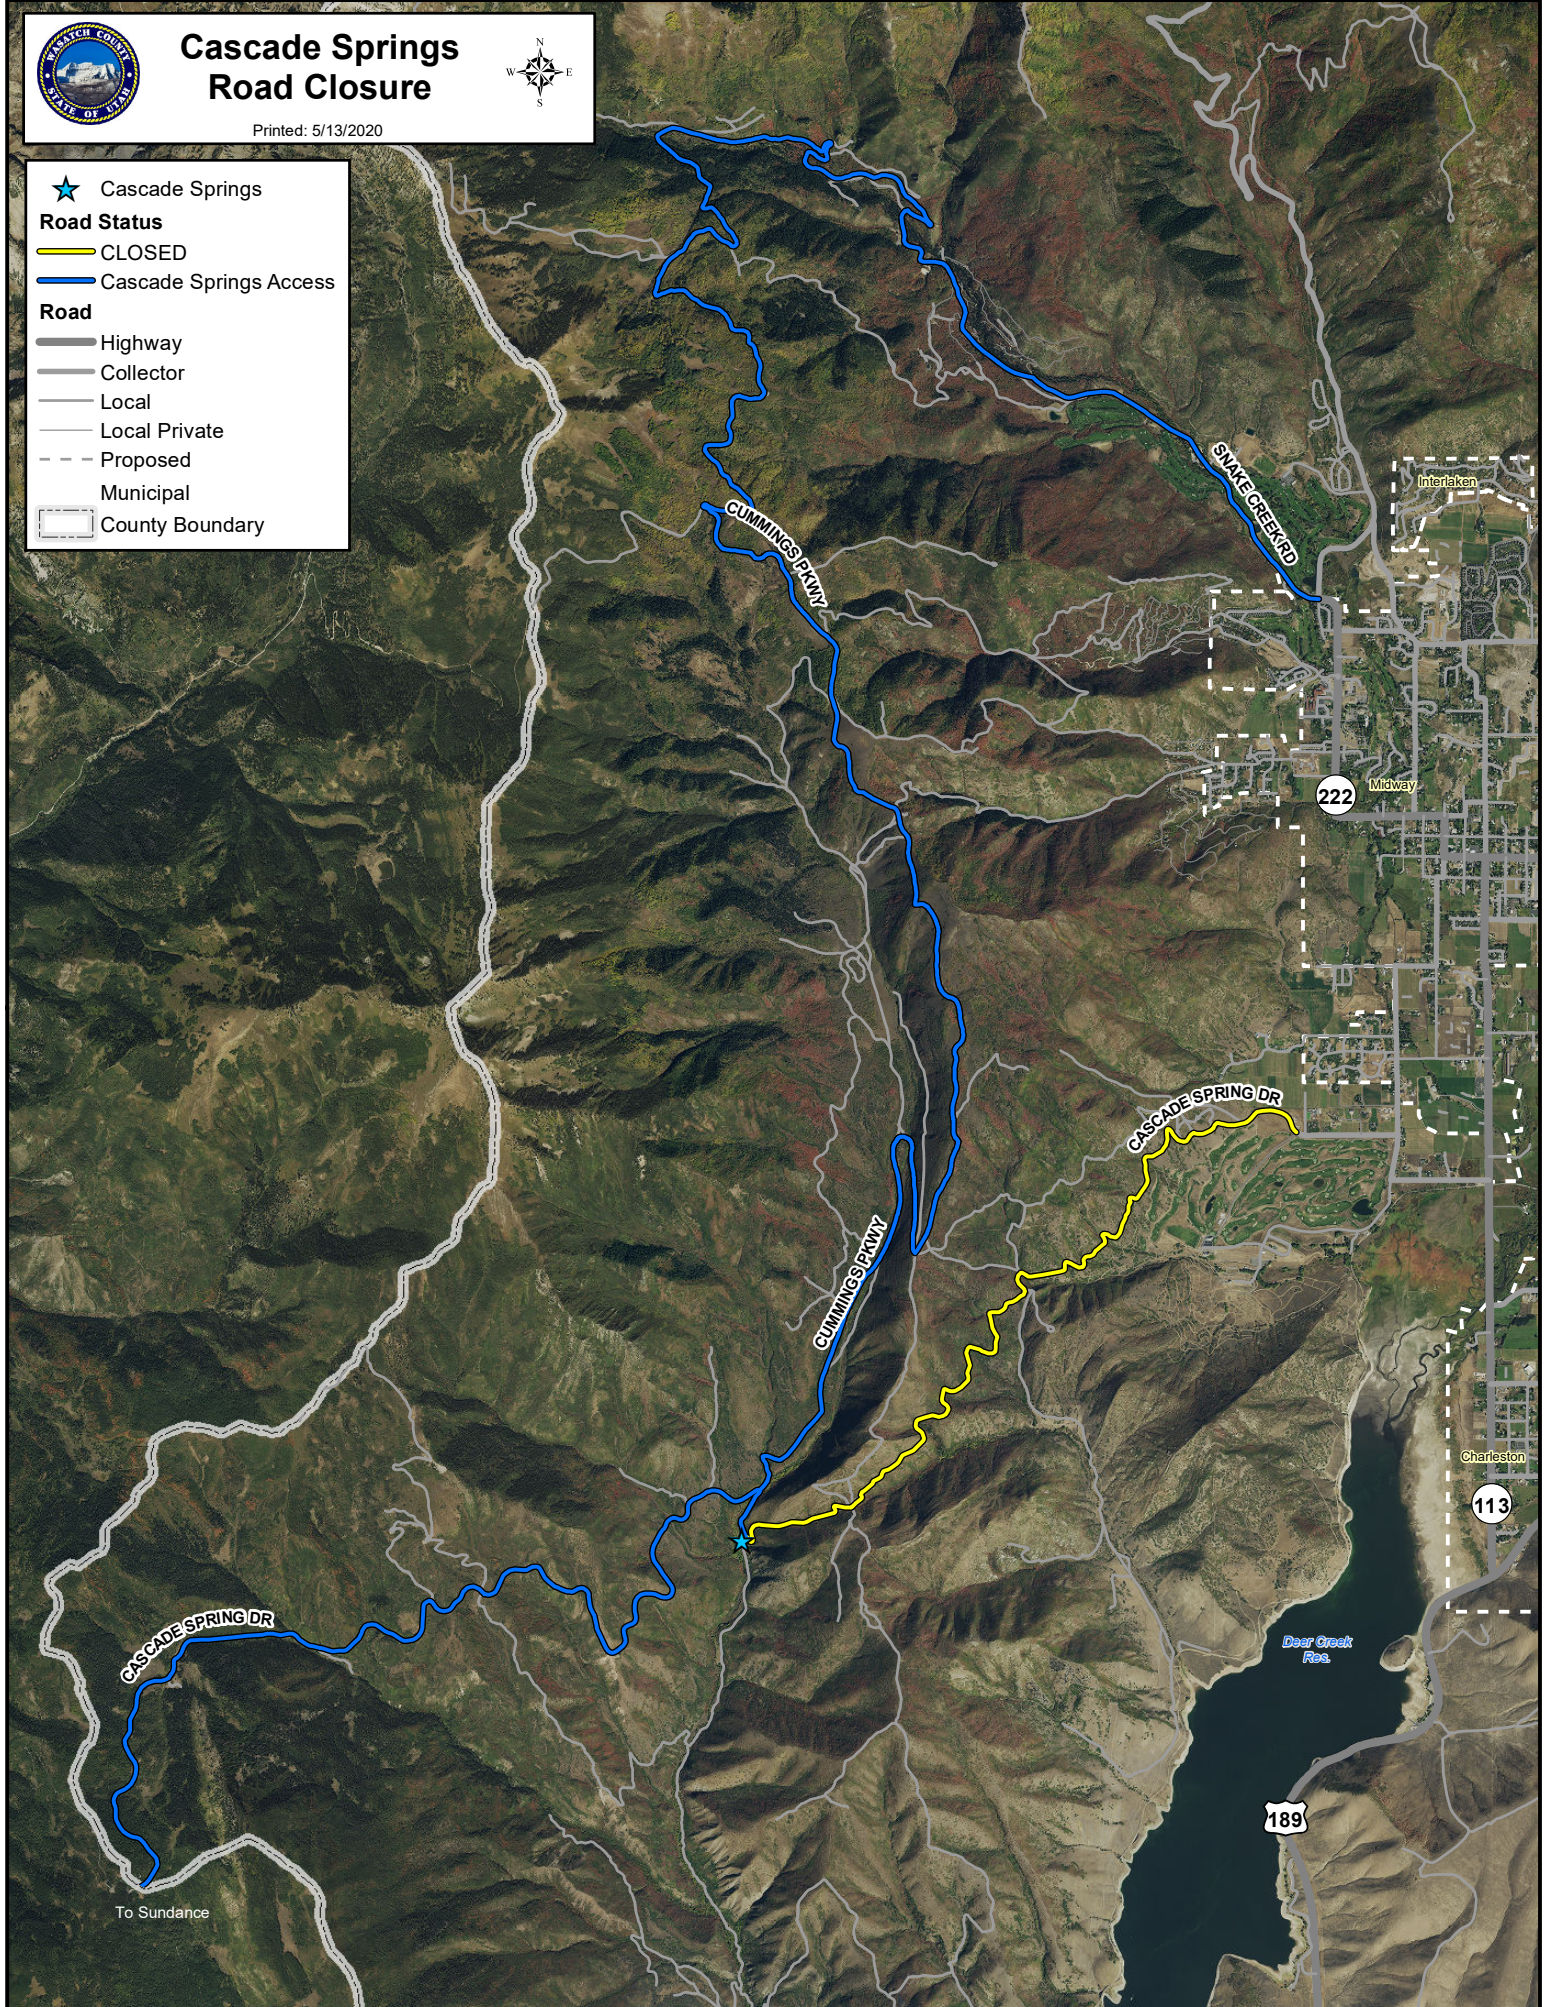

Cascade Springs Road Closure

Printed: 5/13/2020

- ★ Cascade Springs
- Road Status**
- CLOSED
- Cascade Springs Access
- Road**
- Highway
- Collector
- Local
- Local Private
- - - Proposed
- Municipal
- County Boundary

To Sundance

222

113

189

Dear Creek Res.

Charleston

Midway

Interlaken