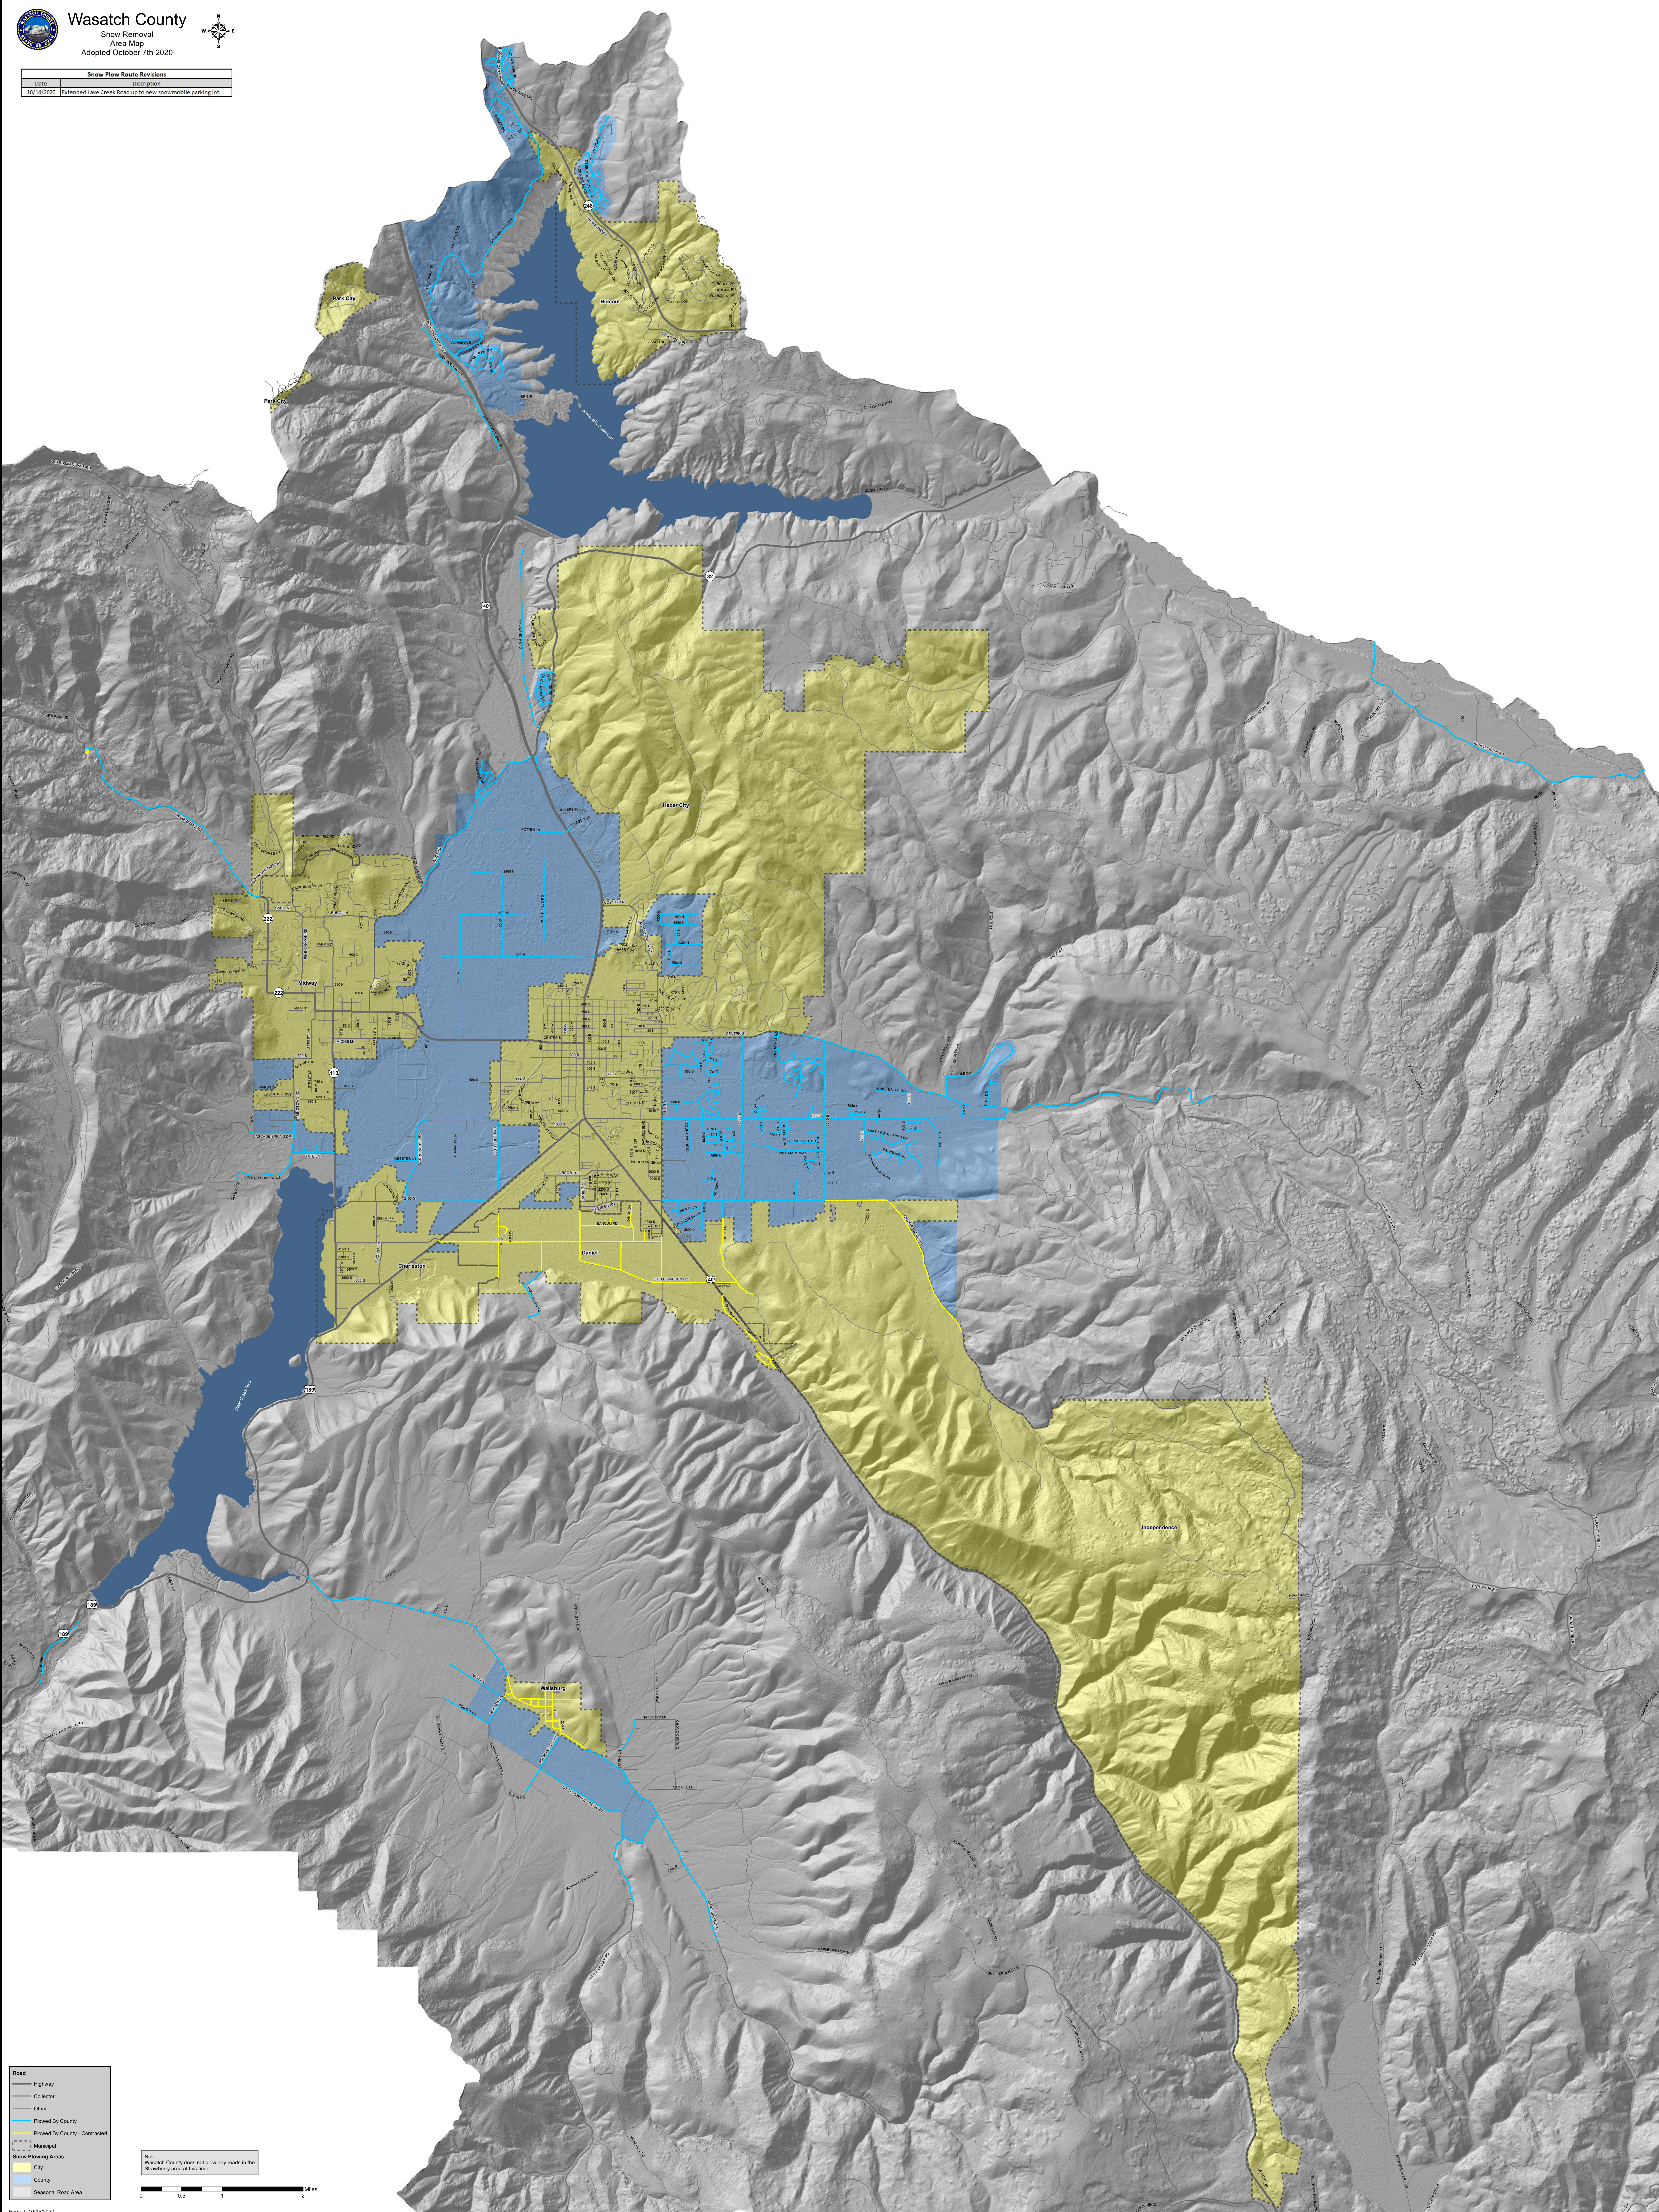

Wasatch County

Snow Removal
Area Map
Adopted October 7th 2020

Road	
	Highway
	Collector
	Other
	Powered By County
	Powered By County - Contractor

Snow Plowing Area	
	City
	County
	Seasonal Road Area